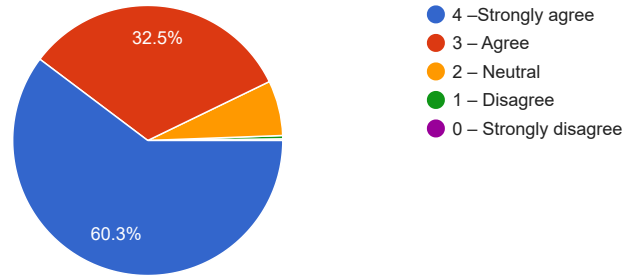

The overall quality of teaching-learning process in your institute is very good.

1,017 responses

Current Status

Current Status

1,017 responses