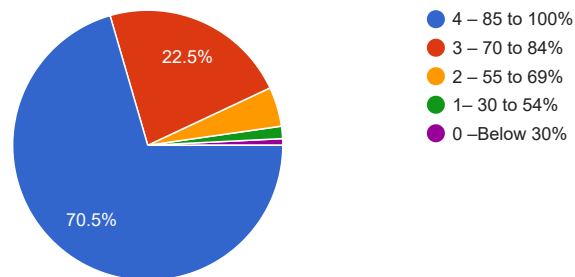

How much of the syllabus was covered in the class?

Copy

1,017 responses