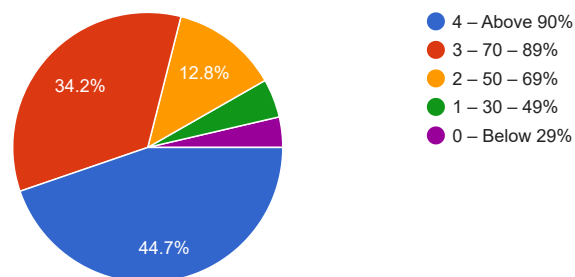

 Copy

1,017 responses

What percentage of teachers use ICT tools such as LCD projector, Multimedia, etc. while teaching.

 Copy

1,017 responses

The overall quality of teaching-learning process in your institute is very good.