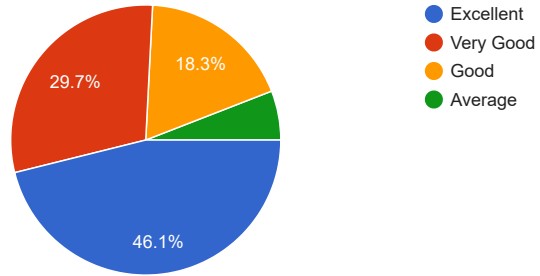

Feedback of students on College Facilities

College Office

1,017 responses

Copy

Drinking Water

1,017 responses

Copy