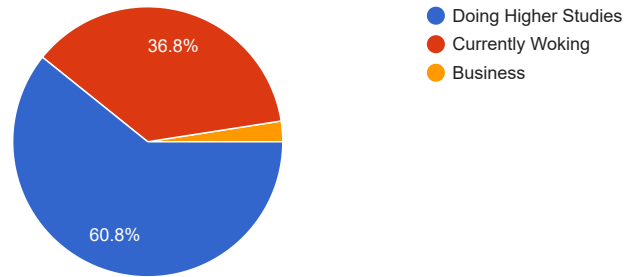

Higher Studies

Currently Working