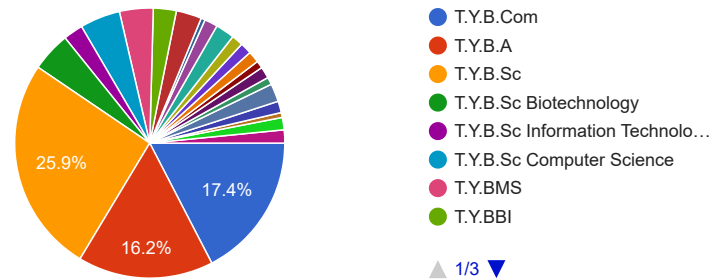

STUDENT SATISFACTION FEEDBACK FORM 2020-21 Batch (Feb DCDC 2022)

1,017 responses

[Publish analytics](#)

Class

 Copy

1,017 responses

MOBILE NO ON WHICH YOU HAVE WHATSAPP

1,017 responses